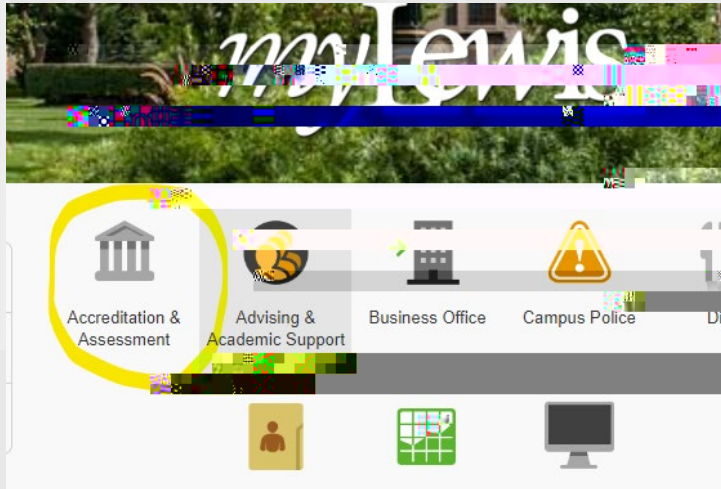

# Logging into Student Learning & Licensure

- Single Sign On in myLewisPortal
- Log into youmyLewisPortal
- Accreditation & Assessment tab
- Watermark Tool
- Student Learning & Licensure

# Your screen once logged in.

In Progress tab shows your courses and you can filter by Term or Course