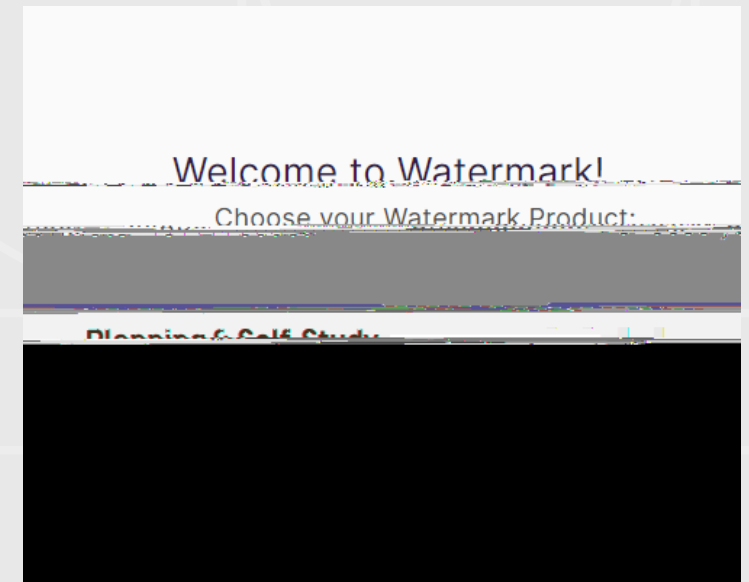

# Logging into Student Learning & Licensure

- Single Sign On in myLewisPortal
- Log into youmyLewisPortal
- Accreditation & Assessment tab
- Watermark Tool
- Student Learning & Licensure